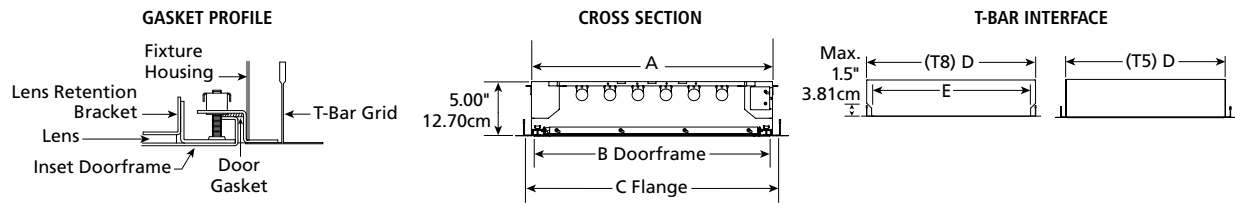

SIMPLESEAL™

CSEGI SERIES – LF GRID MOUNT – INSET DOOR

DIMENSIONAL DATA

DIMENSIONAL DATA (IN INCHES)

	A	B	C	D	E
1x4 (T5)	10.60x46.60	10.12x46.20	11.75x47.75	46.60x10.60	–
1x4 (T8)	10.60x48.00	10.12x46.20	11.75x47.75	48.00x10.60	46.60
2x2 (T5)	22.60x22.60	22.20x22.20	23.75x23.75	22.60	–
2x2 (T8)	22.60x24.00	22.20x22.20	23.75x23.75	24.00	22.60
2x4 (T5)	22.60x46.00	22.20x46.20	23.75x47.75	46.60	–
2x4 (T8)	22.60x48.00	22.20x46.20	23.75x47.75	48.00	46.60