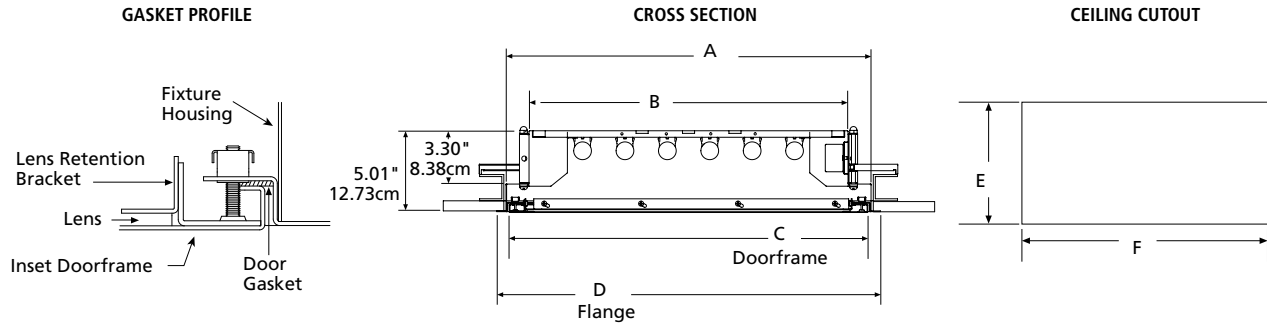

SIMPLESEAL™

CSEFI SERIES – LF

DIMENSIONAL DATA

DIMENSIONAL DATA (IN INCHES & CENTIMETERS)						
	A	B	C	D	E	F
1x4 T5	12.20x46.60	9.35x46.60	11.80x46.20	13.35x47.75	12.50	46.88
30.48cmx121.92cm	30.99x118.36	23.75x118.36	29.97x117.35	33.91x121.29	31.75	119.08
2x2 T5	22.60x22.60	19.75x22.60	22.20x22.60	23.75x23.75	22.88	22.88
60.96cmx60.96cm	57.40x57.40	50.17x57.40	56.39x57.40	60.33x60.33	58.12	58.12
2x4 T5	22.60x46.60	19.75x46.60	22.20x46.20	23.75x47.75	22.88	46.88
60.96cmx121.92cm	57.40x118.36	50.17x118.36	56.39x117.35	60.33x121.29	58.12	119.08
1x4 T8	12.20x48.13	9.35x48.13	11.80x47.70	13.35x49.27	12.50	48.38
30.48cmx121.92cm	30.99x122.25	23.75x122.25	29.97x121.16	33.91x125.15	31.75	122.89
2x2 T8	22.60x24.13	19.75x24.13	22.20x25.70	23.75x25.27	22.88	24.38
60.96cmx60.96cm	57.40x61.29	50.17x61.29	56.39x65.28	60.33x64.19	58.12	61.93
2x4 T8	22.60x48.13	19.75x48.13	22.20x47.70	23.75x49.27	22.88	48.38
60.96cmx121.92cm	57.40x122.25	50.17x122.25	56.39x121.16	60.33x125.15	58.12	122.89

NOTE: Add .25" (.64cm) to each cut-out dimension when Install Frame (IF) or Plaster Frame (PF) Accessory is specified.

www.kenall.com

P: 800-4-Kenall

F: 262-891-9701

10200 55th Street Kenosha, Wisconsin 53144

CSEFI_14_22_24-101618