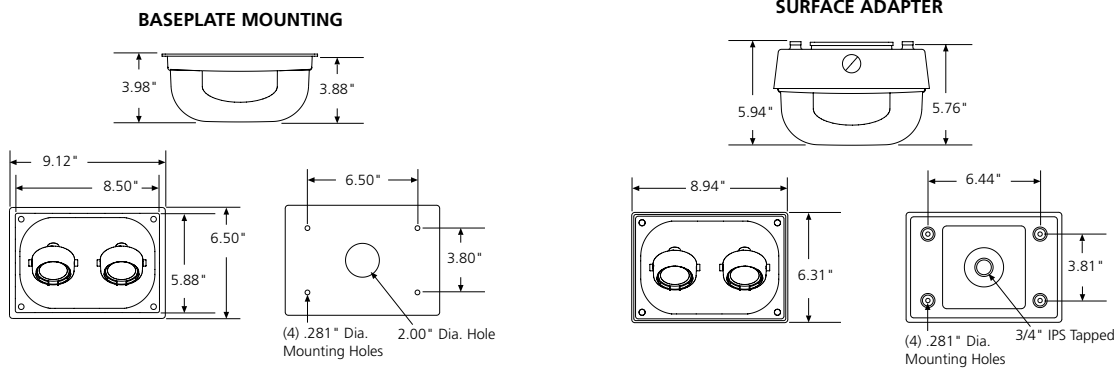

Job Name _____

Fixture Type _____

Catalog Number _____

Approved by _____

SPECIFICATIONS

LENS/HOUSING: One-piece wraparound lens/housing, UV-stabilized, high impact, virgin injection molded polycarbonate. Nominal thickness .120".

BASEPLATE: 16-gauge CRS. Baseplate provided with four-point mounting holes, one wireway hole – see Cross Section/Details. White TGIC polyester powder coat – 5-stage pre-treatment. Salt spray test: 1,000 hours; Reflectance: 92%.

GASKET: Die-cut closed cell neoprene gasket seals lens/housing to mounting surface.

HARDWARE: Four stainless steel Torx® with center pin fasteners secure lens/housing to baseplate.

ELECTRICAL: 12V AC or DC operation. Field adjustable emergency lamps. Powered by external 12VDC power supply as provided by Kenall METEC, METEL or METELHC.

INSTALLATION: Standard four-point mounting required for Peace of Mind Guarantee®.

LISTINGS: UL and CUL listed for Wet Location. Meets or exceeds UL924 and NFPA 101 standards.

ORDERING INFORMATION (Ex: METER-MW-2-6.5L-12VAC/DC)

Model	Finish	Lamp Qty	Lamp Type	Voltage	Options	Accessories
METER			6.5L	12VAC/DC		
	Finish	Lamp Quantity		Voltage		Accessories
	MB Matte Black	1 1 Internal Lamp		12VAC/DC 12 Volt AC/DC		9500 Torx® Screwdriver
	MW Matte White	2 2 Internal Lamps				
		Lamp Wattage/Type		Options		
		6.5L 6.5W LED		PH Phillips Head Fasteners		
				SA Die-Cast Surface Adapter (Non ADA)		

DIMENSIONAL DATA

www.kenall.com | P: 800-4-Kenall | F: 262-891-9701 | 10200 55th Street Kenosha, Wisconsin 53144, USA

A brand of **Legrand**

This product complies with the Buy American Act: manufactured in the United States with more than 50% of the component cost of US origin. It may be covered by patents found at www.kenall.com/patents. Content of specification sheets is subject to change; please consult www.kenall.com for current product details. ©2019 Kenall Mfg. Co.