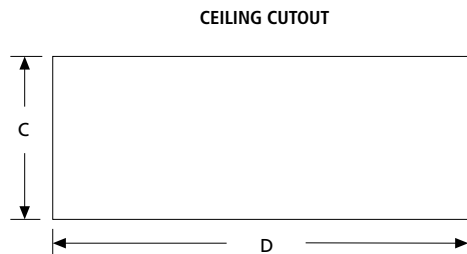

SIMPLESEAL™

CSEFBO SERIES – LF FLANGE MOUNT

DIMENSIONAL DATA

DIMENSIONAL DATA (IN INCHES)

	A	B	C	D
1×4	4.75	13.60×49.72	12.10	48.22
2×4	4.75	25.60×49.72	24.10	48.22