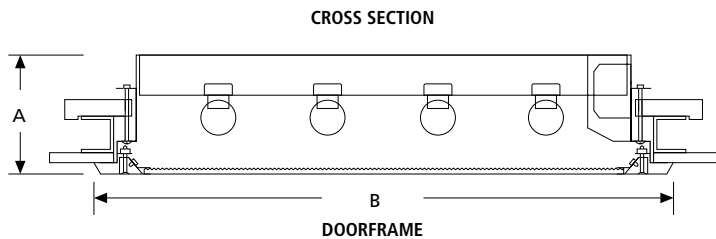

ORDERING INFORMATION (Ex: CSEFBO24-2-28-IS-1-120-5F-2H-T)

Model	Lamp Qty/Type	Ballast Type	Ballast Qty	Voltage	Doorframe	Housing	Lens Type	Options
Model		Ballast Type		Voltage			Lens Type	
CSEFBO14	1'×4'	IS Instant Start Electronic		120 120 Volts			Acrylic	
CSEFBO24	2'×4'	<10% THD (T5, T8, T8HO)		277 277 Volts			T .125" Clear	
		RS Rapid Start Electronic		347 347 Volts			U .125" #12 Prismatic High Impact Acrylic (STD)	
		<10% THD (T5, T8, T8HO, T5HO)						
		SB Specified Ballast						
Lamp Qty/Lamp Type		Ballast Quantity		Doorframe Options			Lens Type Cont.	
1×4		1 One		5F 20-Ga Type 304 SS (STD)			Polycarbonate	
1-28 One F28T5		2 Two		2F 20-Ga CRS			2 .125" #12 Prismatic	
2-28 Two F28T5				XF 20-Ga Type 316 SS			G .125" Clear	
3-28 Three F28T5				PAF .063" Painted Fabricated Aluminum				
4-28 Four F28T5							Tempered Glass	
6-28 Six F28T5				Housing Options			TG .156" Textured Tempered Glass	
2-32 Two F32T8				2H 20-Ga CRS (STD)				
3-32 Three F32T8				5H 20-Ga Type 304 SS			Specified Lens	
1-44 One F48T8HO				XH 20-Ga Type 316 SS			SL Specified Lens	
2-44 Two F48T8HO				PAH .050" Painted Aluminum				
3-44 Three F48T8HO							Options	
4-44 Four F48T8HO							EL One-Lamp Indoor Battery Pack (32°F)	
2-54 Two F54T5HO							PEL High Lumen EL Pack	
3-54 Three F54T5HO							SEL Specified EL Pack	
4-54 Four F54T5HO							DLN LED Night Light w/Light Level Control (100%-20%)	
							FS Fuse & Holder	
							HJ Sealed Wireway	
							PA Plenum Access (CSEFBO24 only)	
							PF Plaster Frame	
							RF Radio Frequency Filter	
							RM Continuous Row Mounting	
							TN 5/7/9 Watt Night Light (FL)	

A brand of Legrand

SIMPLESEAL™

CSEFBO SERIES – LF FLANGE MOUNT

DIMENSIONAL DATA

Gasket wraps edge of doorframe and eliminates metal contact with ceiling.

DIMENSIONAL DATA (IN INCHES)

	A	B	C	D
1×4	4.75	13.60×49.72	12.10	48.22
2×4	4.75	25.60×49.72	24.10	48.22