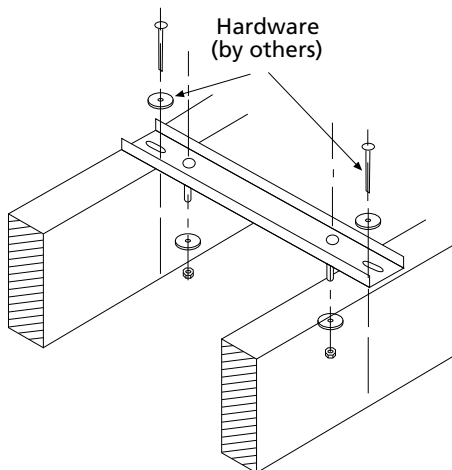

## Recessed Flange Yoke Mount for Gypsum Board or Tile Ceiling

Mounting method when fixture is supported by perimeter ceiling structure. Ceiling channel by others.

This Tech Sheet applies to the following Series:

RCA          RCB          RCC          RCD  
 RQCA\*      RQCB\*      RQCD\*

\*Consult Factory for Dimensions

Consult Specification Sheets for ordering options, construction and performance specifications, dimensional data and listings.

## Recessed Flange Crossbar Mount for Gypsum Board or Tile Ceiling

Mounting method when independent support of fixture is required. Threaded rod and ceiling channels by others.

## Recessed Flange Crossbar Mount for Frame Construction

Mounting method when fixture is supported in a wood frame construction.