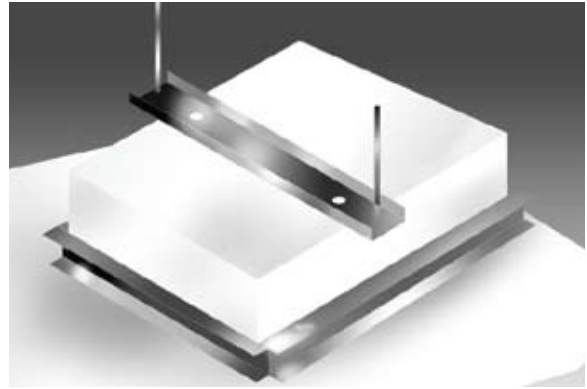

## Recessed Flange Plaster Frame Yoke Mount for Plaster ceiling

Mounting method when independent support of fixture is required. Threaded rod by others.

## Recessed Flange Yoke Mount for Gypsum Board or Tile Ceiling

Mounting method when fixture is supported by perimeter ceiling structure. Ceiling channel by others.

This Tech Sheet applies to the following Series:

## Recessed Flange Crossbar Mount for Gypsum Board or Tile Ceiling

Mounting method when independent support of fixture is required. Threaded rod and ceiling channels by others.

## Recessed Flange Crossbar Mount for Frame Construction

Mounting method when fixture is supported in a wood frame construction.