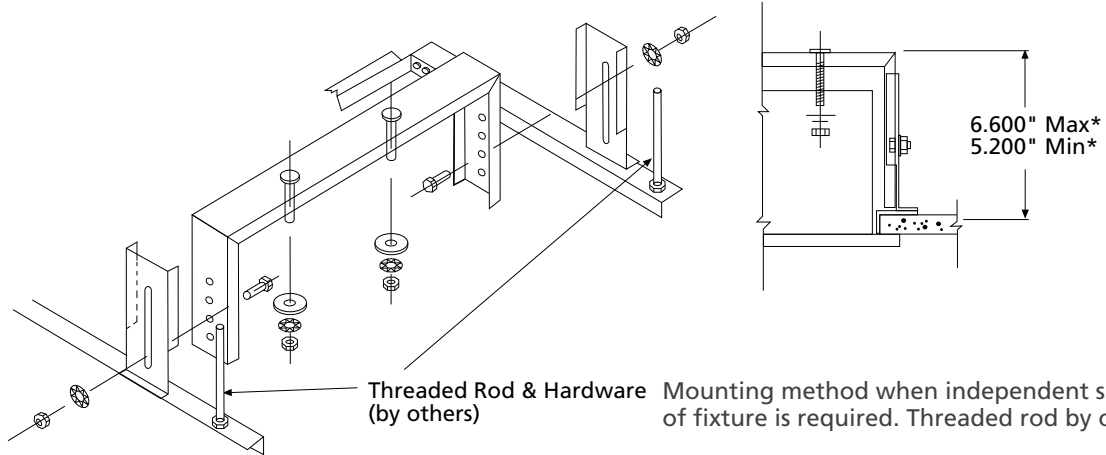

This Tech Sheet applies to the following Series:

RCA      RCB      RCC      RCD  
 RQCA\*   RQCB\*   RQCD\*

\*Consult Factory for Dimensions

Consult Specification Sheets for ordering options, construction and performance specifications, dimensional data and listings.

## Recessed Flange Plaster Frame Yoke Mount for Plaster ceiling

Mounting method when independent support of fixture is required. Threaded rod by others.

## Recessed Flange Yoke Mount for Gypsum Board or Tile Ceiling

Mounting method when fixture is supported by perimeter ceiling structure. Ceiling channel by others.

This Tech Sheet applies to the following Series:

## Recessed Flange Crossbar Mount for Gypsum Board or Tile Ceiling

Mounting method when independent support of fixture is required. Threaded rod and ceiling channels by others.