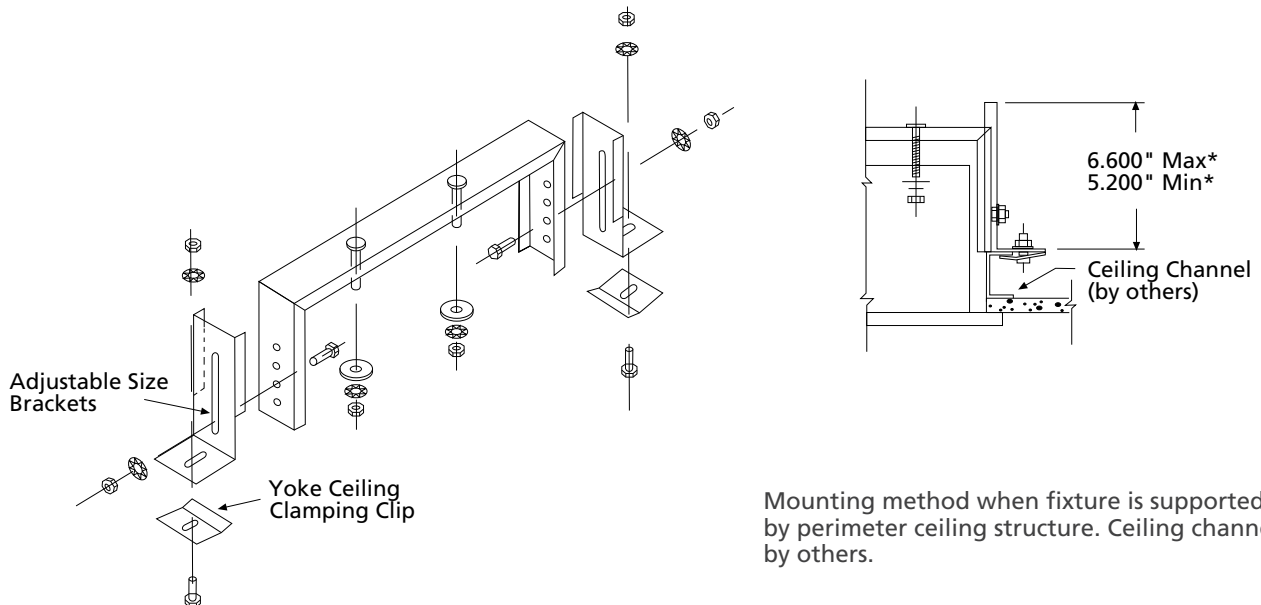

This Tech Sheet applies to the following Series:

RCA      RCB      RCC      RCD  
 RQCA\*   RQCB\*   RQCD\*

\*Consult Factory for Dimensions

Consult Specification Sheets for ordering options, construction and performance specifications, dimensional data and listings.

## Recessed Flange Plaster Frame Yoke Mount for Plaster ceiling

Mounting method when independent support of fixture is required. Threaded rod by others.

## Recessed Flange Yoke Mount for Gypsum Board or Tile Ceiling

Mounting method when fixture is supported by perimeter ceiling structure. Ceiling channel by others.

This Tech Sheet applies to the following Series:

## Recessed Flange Crossbar Mount for Gypsum Board or Tile Ceiling

Mounting method when independent support of fixture is required. Threaded rod and ceiling channels by others.