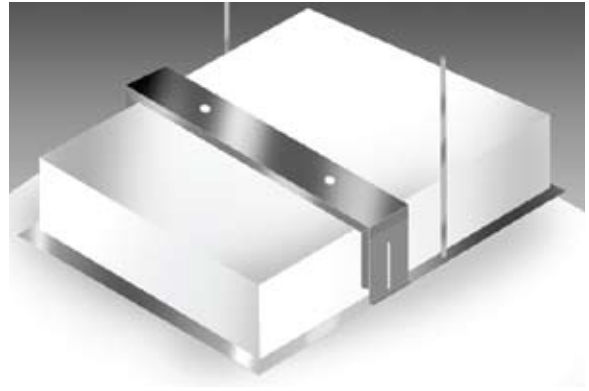

This Tech Sheet applies to the following Series:

RCA      RCB      RCC      RCD  
 RQCA\*   RQCB\*   RQCD\*

\*Consult Factory for Dimensions

Consult Specification Sheets for ordering options, construction and performance specifications, dimensional data and listings.

## Recessed Flange Plaster Frame Yoke Mount for Plaster ceiling

Mounting method when independent support of fixture is required. Threaded rod by others.

## Recessed Flange Yoke Mount for Gypsum Board or Tile Ceiling

Mounting method when fixture is supported by perimeter ceiling structure. Ceiling channel by others.

This Tech Sheet applies to the following Series:

## Recessed Flange Crossbar Mount for Gypsum Board or Tile Ceiling

Mounting method when independent support of fixture is required. Threaded rod and ceiling channels by others.