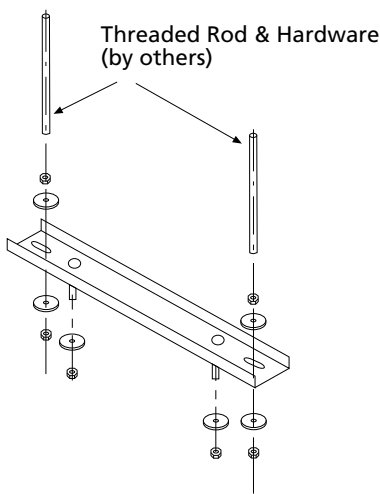

## Recessed Flange Plaster Frame Yoke Mount for Plaster ceiling

Mounting method when independent support of fixture is required. Threaded rod by others.

## Recessed Flange Yoke Mount for Gypsum Board or Tile Ceiling

Mounting method when fixture is supported by perimeter ceiling structure. Ceiling channel by others.

This Tech Sheet applies to the following Series:

RCA          RCB          RCC          RCD  
 RQCA\*      RQCB\*      RQCD\*

\*Consult Factory for Dimensions

Consult Specification Sheets for ordering options, construction and performance specifications, dimensional data and listings.

## Recessed Flange Crossbar Mount for Gypsum Board or Tile Ceiling

Mounting method when independent support of fixture is required. Threaded rod and ceiling channels by others.