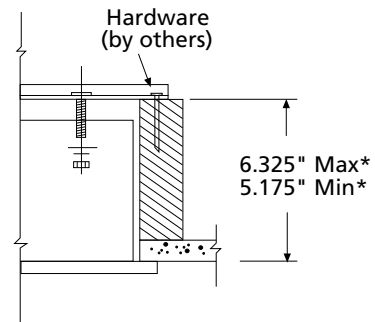

Recessed Flange Crossbar Mount for Frame Construction

Mounting method when fixture is supported in a wood frame construction.