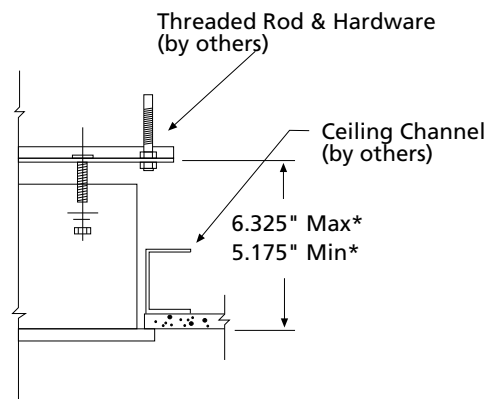

## Recessed Flange Plaster Frame Yoke Mount for Plaster ceiling

Mounting method when independent support of fixture is required. Threaded rod by others.

## Recessed Flange Yoke Mount for Gypsum Board or Tile Ceiling

Mounting method when fixture is supported by perimeter ceiling structure. Ceiling channel by others.

This Tech Sheet applies to the following Series:

RCA          RCB          RCC          RCD  
 RQCA\*      RQCB\*      RQCD\*

\*Consult Factory for Dimensions

Consult Specification Sheets for ordering options, construction and performance specifications, dimensional data and listings.

## Recessed Flange Crossbar Mount for Gypsum Board or Tile Ceiling

Mounting method when independent support of fixture is required. Threaded rod and ceiling channels by others.