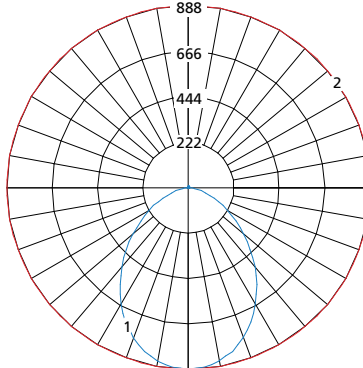

MIGHTY MAC™

RQCA SERIES

PERFORMANCE

Lamp Type	Initial Delivered Lumens		Input Power (W)	Drive Current (mA)	Estd. L70 LED Life (Hrs)
	@ 25°C	Efficacy (lm/W)			
23L35K	1711	59	29	94	80,000
23L40K	1824	63	29	94	80,000
23L50K	1897	65	29	94	80,000

Information above is valid for the recommended Type PP lens type and is subject to change without notice. Visit www.kenall.com for additional information.

Model: RQCA-A-0/0-1-23L40K-DCC-DV-Y/B-1

Maximum Candela = 888 Located At Horizontal Angle = 0, Vertical Angle = 0

- 1 - Vertical Plane Through Horizontal Angles (0-180) (Through Max. Cd.)
- 2 - Horizontal Cone Through Vertical Angle (0) (Through Max. Cd.)