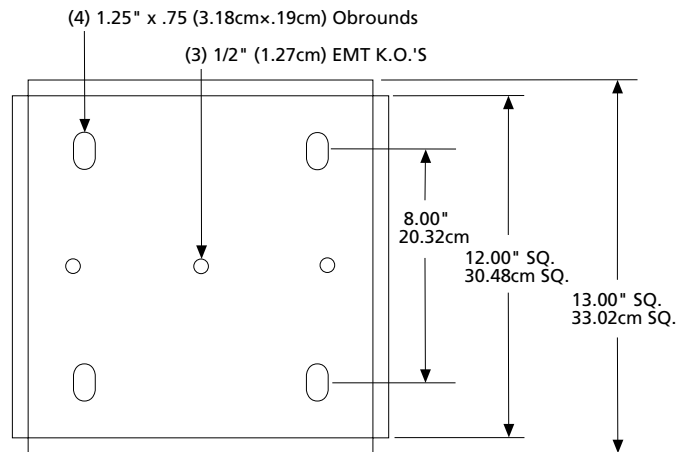

MOUNTING HOLES

RECOMMENDED CEILING CUTOUT: 12.25" x 12.25" (31.12cm x 31.12cm)

www.kenall.com | P: 800-4-Kenall | F: 262-891-9700 | 10200 55th Street Kenosha, Wisconsin 53144, USA
This product is able to comply with the latest domestic preference legislation, such as the Buy American Act (BAA), Trade Agreement Act (TAA), Build America, Buy America Act (BABA), and others. It may be covered by patents found at www.kenall.com/patents. Content of specification sheets is subject to change; please consult www.kenall.com for current product details. ©2025 Kenall Mfg. Co.

A brand of **Legrand**