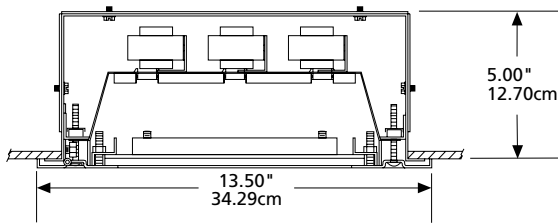

DIMENSIONAL DATA

CROSS SECTION