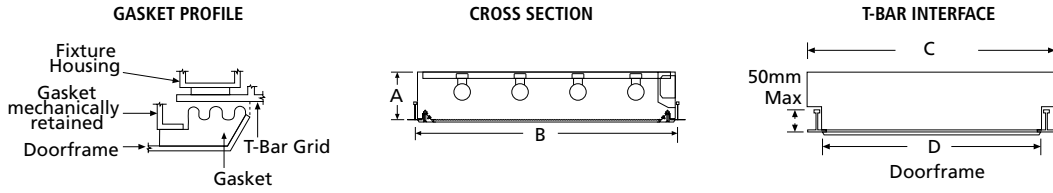

SIMPLESEAL™

CSEGO SERIES – LF GRID MOUNT – OVERLAPPING DOOR

DIMENSIONAL DATA

DIMENSIONAL DATA (IN MM)

	A	B	C	D
CSEGO312	110	300×1200	1221	285×1185
CSEGO612	110	600×1200	1221	585×1185