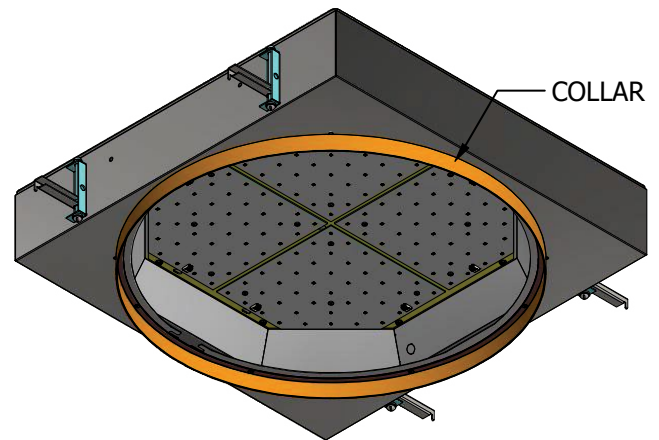

**SAVE THESE INSTRUCTIONS**

**INSTALLATION INSTRUCTIONS**

1. Use template (supplied) to trace hole for cutting ceiling tile. Rotary tool works best.

2. Then cut ceiling tile in 2 halves as shown in figure B.

3. Place fixture in t-grid ceiling without tile. Use swingout arms to rest on t-grid.

4. Fixture collar to be adjusted flush with the bottom of ceiling tile. Use adjustment screw to raise or lower fixture.

5. Raise one side of fixture to place half of cut ceiling tile under the fixture. Repeat for the other half.
6. Install door using torsion springs. Align to slots in housing