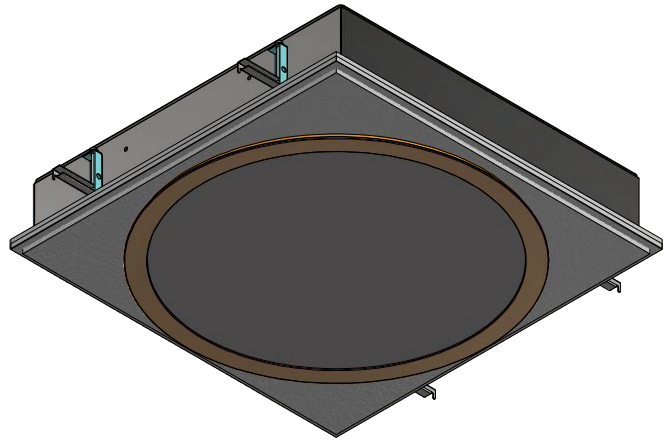

**SAVE THESE INSTRUCTIONS**

**INSTALLATION INSTRUCTIONS**

1. Use template (supplied) to trace hole for cutting ceiling tile. Rotary tool works best.

2. Then cut ceiling tile in 2 halves as shown in figure B.

3. Place fixture in t-grid ceiling without tile. Use swingout arms to rest on t-grid.

4. Fixture collar to be adjusted flush with the bottom of ceiling tile. Use adjustment screw to raise or lower fixture.

5. Raise one side of fixture to place half of cut ceiling tile under the fixture. Repeat for the other half.
6. Install door using torsion springs. Align to slots in housing