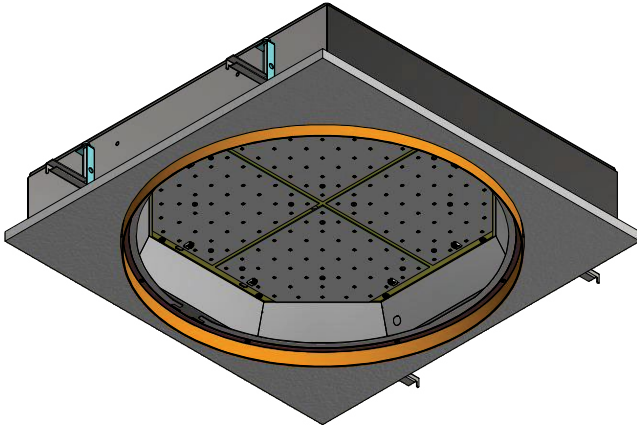

**SAVE THESE INSTRUCTIONS**

**INSTALLATION INSTRUCTIONS**

1. Use template (supplied) to trace hole for cutting ceiling tile. Rotary tool works best.

2. Then cut ceiling tile in 2 halves as shown in figure B.

3. Place fixture in t-grid ceiling without tile. Use swingout arms to rest on t-grid.

4. Fixture collar to be adjusted flush with the bottom of ceiling tile. Use adjustment screw to raise or lower fixture.

5. Raise one side of fixture to place half of cut ceiling tile under the fixture. Repeat for the other half.
6. Install door using torsion springs. Align to slots in housing